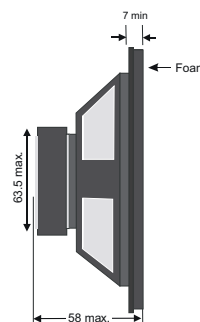

5" DESIGN LOUDSPEAKERS REF.16601-16602

8 ohms Loudspeakers technical specifications:

16601	MIN	NORMAL	MAX		COMMENTS
Woofer		5		inches	Two ways coaxial
Tweeter		¾		inches	
Measurements		175x60		mm	
Power		10	20	W	
SPL		88		dB	
Frequency response	90		20.000	Hz	
Impedance		8		Ohms	
Cut-out diameter		150		mm	

16 ohms Loudspeakers technical specifications:

16602	MIN	NORMAL	MAX		COMMENTS
Woofer		5		inches	Two ways coaxial
Tweeter		¾		inches	
Measurements		175x60		mm	
Power		10	20	W	
SPL		88		dB	
Frequency response	90		20.000	Hz	
Impedance		16		Ohms	
Cut-out diameter		150		mm	